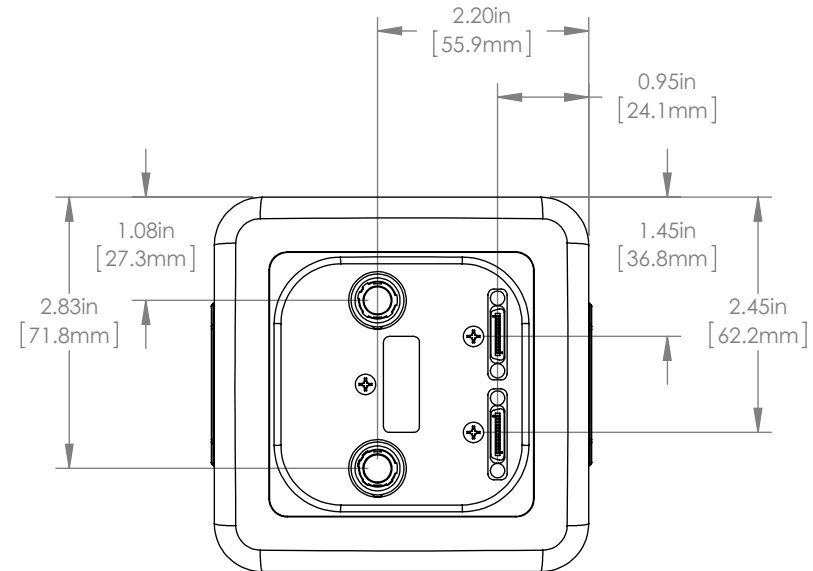

MAX. 0.76in  
MIN. 0.68in  
[19.2mm]  
[17.2mm]  
ADJUSTABLE  
CCD IMAGE PLANE

1,000"-32  
C-MOUNT

REFER TO USERS MANUAL  
FOR INTERCONNECT DETAILS

DRAWING PROJECTION

	NAME	DATE
DRAWN	J.O.	10/14/14
APPROVAL	M.P.	10/14/14

COPYRIGHT © 2014 BY THORLABS

VALUES IN PARENTHESIS ARE CALCULATED  
AND MAY CONTAIN ROUND OFF ERRORS

**THORLABS**  
www.thorlabs.com

DIGITAL SCIENTIFIC CAMERA

MATERIAL N/A REV A

ITEM # 4070M-CL-TE APPROX WEIGHT 1.0 kg